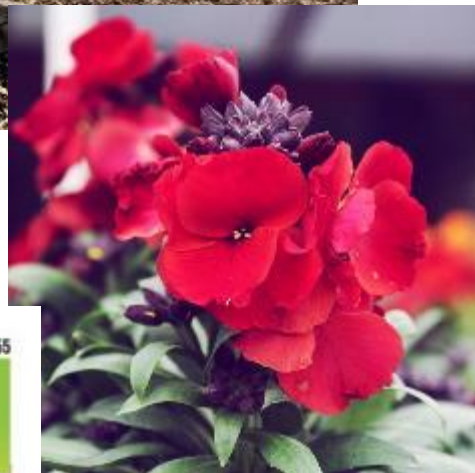

The Pioneers behind Floral Fantasia. See text for names.

Molli's replacement

Erysimum Trial

New design by James Alexander-Sinclair
Garden designer and RHS judge.

Sweet Pea Peter Seabrook

LATHYRUS 'PETER SEABROOK'

THE CLAIMS

A highly accepted, lavender-blue sweet pea with long stems reaching up to 40cm. This stunning Spencer variety is an ideal cut flower.

OUR VERDICT

Garden writer Peter Seabrook, who sadly died in 2023, was a big fan of sweet peas and presented a bouquet of them to the late Queen Elizabeth II every year at the RHS Chelsea Flower Show. This variety had everything you'd want from a sweet pea. It grew well, remained healthy for a long time and flowered consistently for months. The blooms were a pretty colour with a good scent, they were carried on long stems that made it ideal for cutting and the flowers lasted well in a vase.