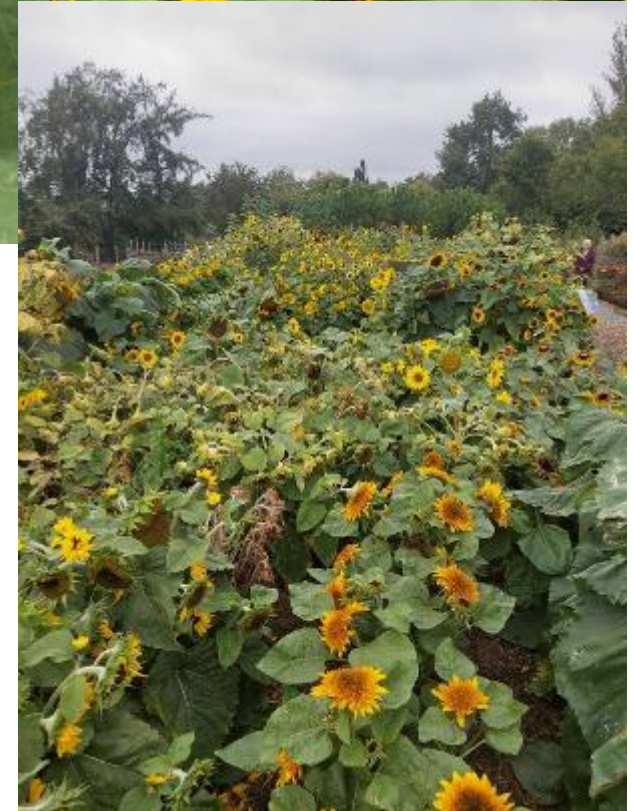

RHS Garden Hyde Hall's Post

RHS Garden Hyde Hall

August 15, 2024 · 🌐

Sunflowers are blooming brightly in the Floral Fantasia garden! 🌻 Show your love for your favourite by casting your vote in the People's Choice Awards. Your choice counts!

👍❤️ 50

2 comments 3 shares

👍 Like

💬 Comment

📧 Send

🔗 Share