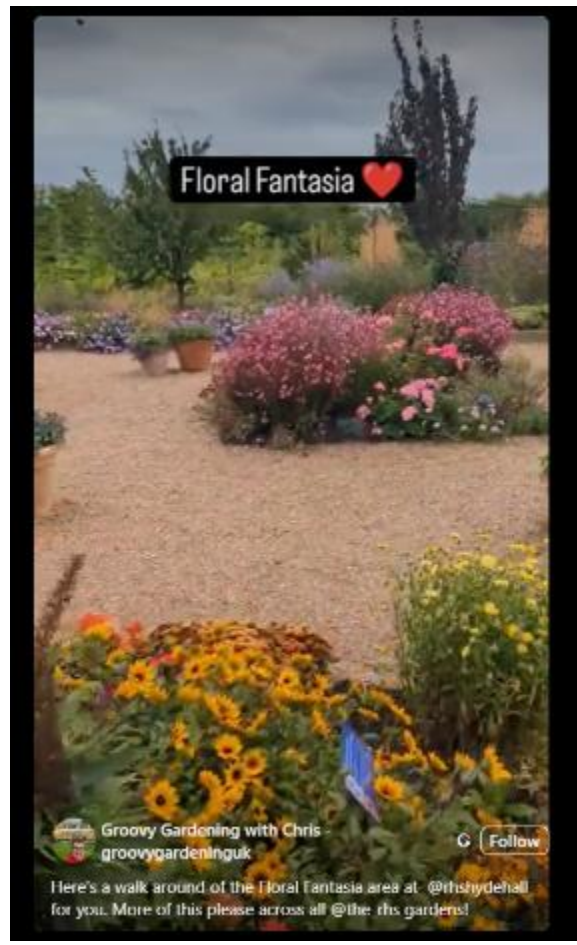

The pioneers behind Floral Fantasia

August 21 2024 by George Mulvaney

Bringing new plants to market involves a hierarchy of breeders, propagators and wholesale nurseries before a plant gets to the point of sale at a garden centre.

Companies representing each stage of the intricate development process are funding this unique trial ground. They came together last week with the press at RHS Hyde Hall to highlight this public display of new plants.